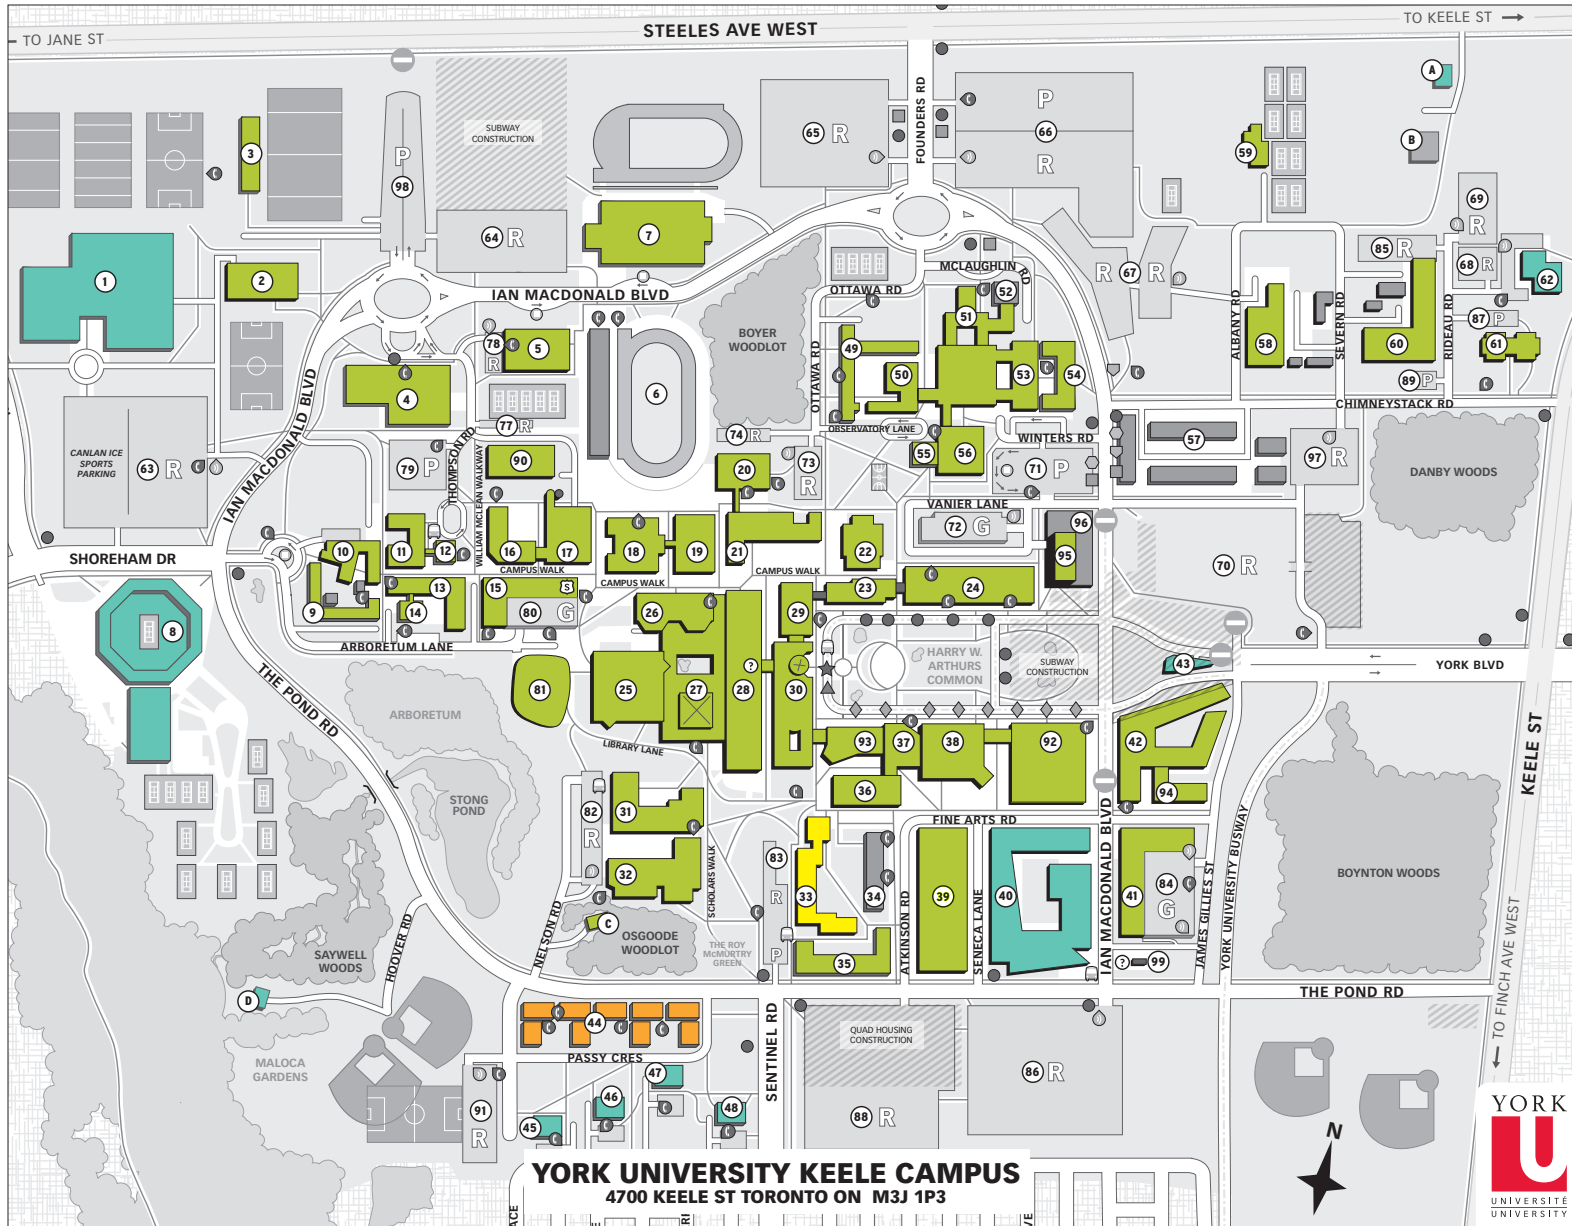

AirYorkPLUS Keele Campus

YORK UNIVERSITY KEELE CAMPUS
4700 KEELE ST TORONTO ON M3J 1P3

Full AirYorkPLUS Locations

High Performance, Full Coverage

COMPLETED

- 92 Accolade East
- 93 Accolade West
- 59 190 Albany Road
- 29 Behavioural Science
- 41 Bennett Centre for Student Services
- 81 Bergeron Centre for Engineering Excellence
- 12 Bethune Residence
- 37 Burton Auditorium
- 10 Calumet College
- 9 Calumet Residence
- 27 Central Square
- 58 Central Utilities Building
- 38 Centre for Film & Theatre
- 16 Chemistry
- 26 Curtis Lecture Halls
- 94 Executive Learning Centre
- 21 Farquharson Life Sciences
- 51 Founders College
- 49 Founders Residence
- C Hart House
- 31 Health Nursing & Environmental Studies
- 32 Ignat Kaneff Building, Osgoode Hall Law School
- 36 Joan & Martin Goldfarb Centre for Fine Arts
- 95 Kaneff Tower
- 61 Kinsmen
- 19 Lassonde Building
- 90 Life Sciences Building
- 20 Lumbers
- 51 McLaughlin College
- Miles S. Nadal Management Centre*
- 11 Norman Bethune College
- Osgoode Professional Development Centre*
- 17 Petrie Science and Engineering
- 60 Physical Resources Building
- 35 The Pond Road Residence
- 28 Ross Building
- 25 Scott Library
- 27 Scott Religious Centre
- 42 Seymour Schulich Building
- 2 Sherman Health Science Research Centre
- 18 Steacie Science & Engineering
- 22 Stedman Lecture Halls
- 13 Stong College
- 14 Stong Residence
- 23 Student Centre

- 4 Tait McKenzie Centre
- 52 Tatham Hall
- 7 Track & Field Centre
- 56 Vanier College
- 55 Vanier Residence
- 30 Vari Hall
- 39 Victor Phillip Dahdaleh Building (Formerly Technology Enhanced Learning - TEL)
- 5 West Office Building
- 15 William Small Centre
- 53 Winters College
- 54 Winters Residence
- 24 York Lanes
- 3 York Stadium

*These Centres are located downtown – not on Keele Campus